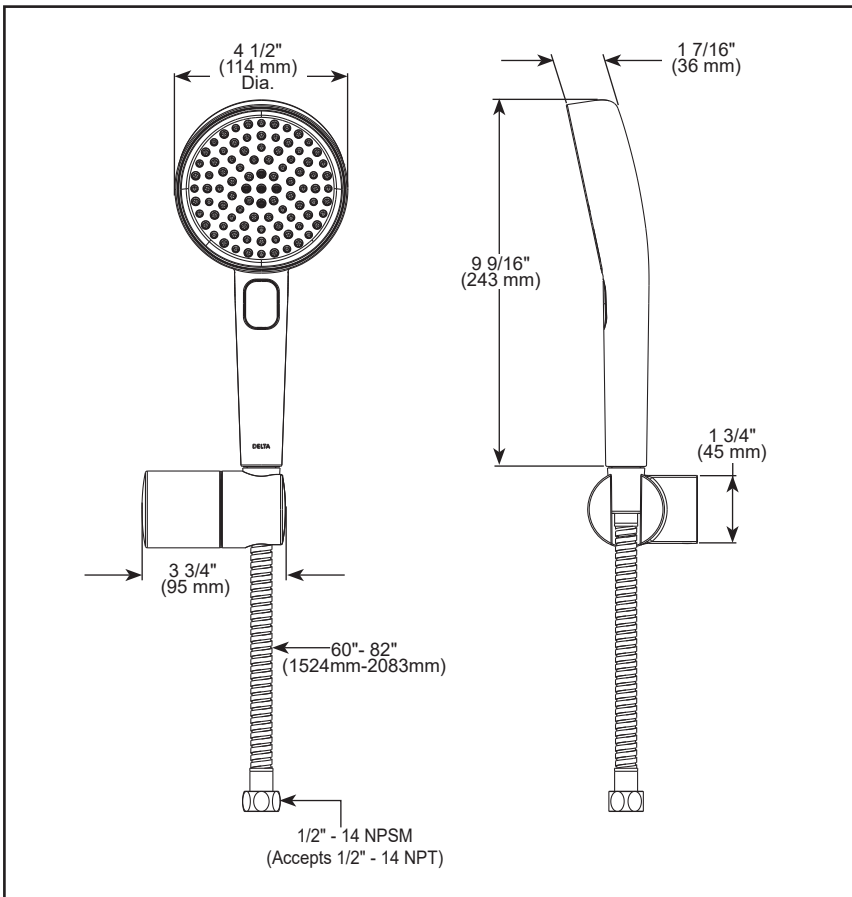

see what Delta can do™

HAND SHOWER W/ WALL MOUNT

■ 4-Setting Hand Shower

FEATURES:

- Touch-Clean® Spray Holes
- FeatherRain™ Spray
- Lumicoat® Finish (-PR models only)
- Lumicoat® Finishes easily wipe clean without cleaners and chemicals on the products most commonly touched areas

STANDARD SPECIFICATIONS:

- Max flow rate 1.75 gpm @ 80 psi, 6.6 L/min @ 550 kPa
- Certified dual check valves for backflow protection
- Change hand shower spray modes with push button
- Adjustable shower arm mounting for hands-free showering
- Wall mount can swivel 35° forward to 5° rearward
- 60"- 82" (1524 mm-2083 mm) stretchable metal hose
- Lumicoat® is not applied to the slide bar or shower hose
- Change hand shower spray modes with push button
- 4-Spray settings include: Full Body Spray, Massage Spray, FeatherRain™ & Pause. Pause is a non positive shut-off.

▲ Designate proper finish suffix

COMPLIES WITH:

- ASME A112.18.1 / CSA B125.1 ♦
- ASME A112.18.3
- EPA WaterSense®
- ♦ Your Delta hand shower incorporates a backflow protection system that has been tested to be in compliance with ASME A112.18.3 and ASME A112.18.1/CSA B125.1. It incorporates two certified check valves in series, which operate independently and are integral, non-serviceable parts of the wand assembly.